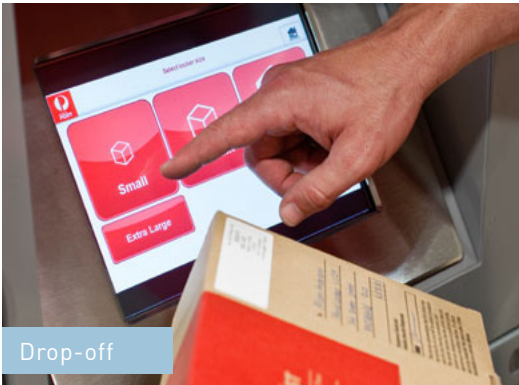

Smart Lockers

CONTACT YOUR REPRESENTATIVE:

Smart. Storage. Solutions.

www.BRADFORDSYSTEMS.com

Smart Lockers

The intelligent Smart Locker System features a state-of-the-art system of modular lockers, locking devices and system software to offer customers secure, efficient and convenient drop-off and pick-up of packaged assets with 24/7 access and complete tracking accountability.

Make every delivery more accountable.

Bradford's Smart Locker consultants will carefully analyze your existing environment, future objectives and will develop a detailed delivery system that fully meets your needs.

Smart Locker System Benefits:

- 24/7 convenience access for parcel pick-up
- Email/Txt notification for pick-up
- Total Security of packages and risk reduction of lost packages
- Complete Tracking/Accountability - log kept of every package drop-off and pick-up - 100% chain-of-custody
- Reduction of labor and time - fewer resources required to deliver packages
- No signature required - electric log alleviates this need
- Higher customer satisfaction - recipients will know when a parcel has arrived and is available for pick-up
- Specialty lockers