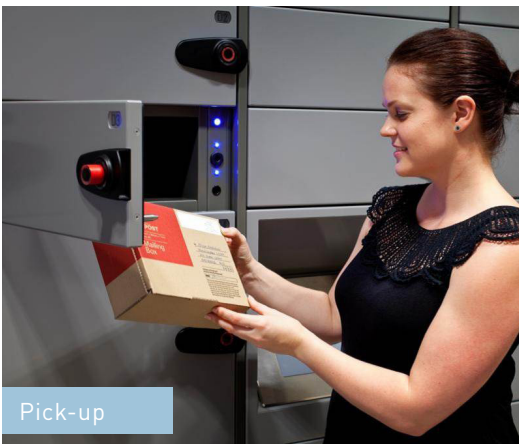

Smart Lockers

CONTACT YOUR REPRESENTATIVE:

Smart. Storage. Solutions.

www.BRADFORDSYSTEMS.com

Smart Lockers

The intelligent Smart Locker System features a state-of-the-art system of modular lockers, locking devices and system software to offer customers secure, efficient and convenient drop-off and pick-up of packaged assets with 24/7 access and complete tracking accountability.

Make every delivery more accountable.

Bradford's Smart Locker consultants will carefully analyze your existing environment, future objectives and will develop a detailed delivery system that fully meets your needs.