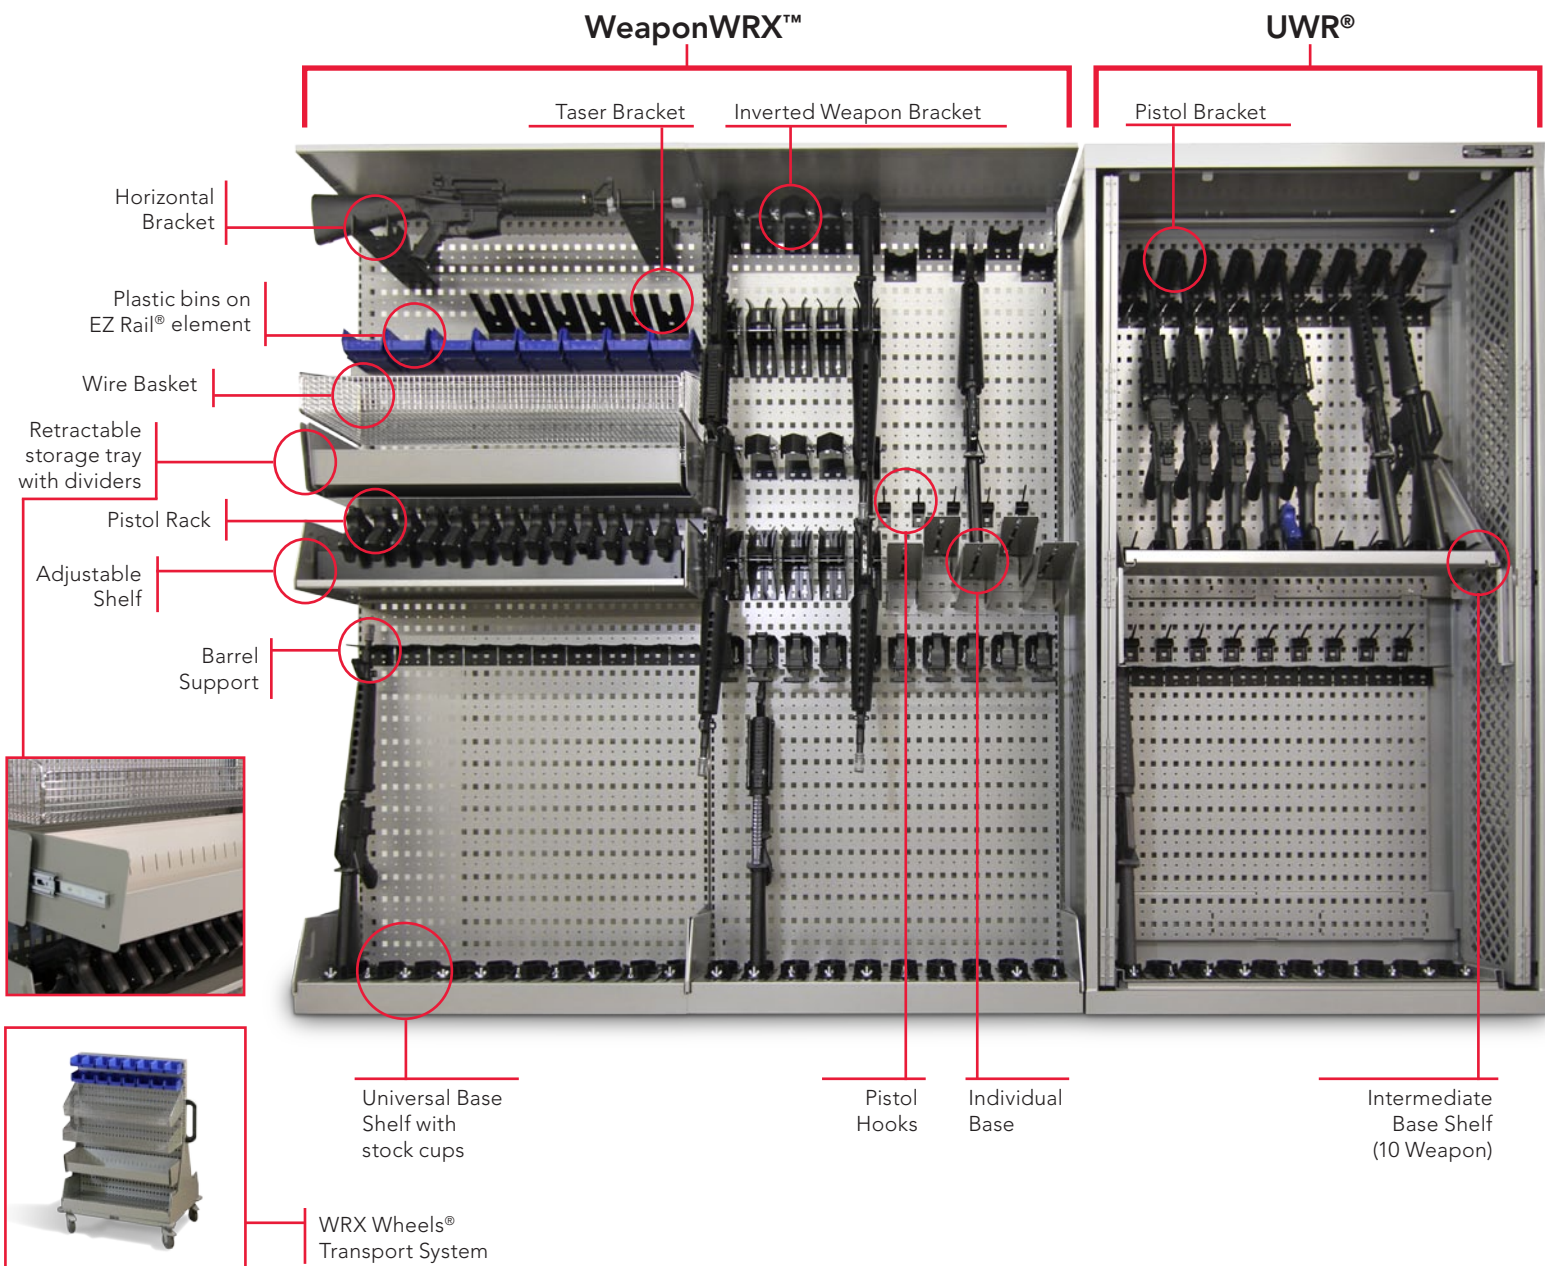

UNIVERSAL ACCESSORIES

Spacesaver Corporation
1450 Janesville Avenue
Fort Atkinson, WI 53538-2798
1-800-492-3434
www.spacesaver.com

Spacesaver Corporation is a division of KI.
KI is a registered trademark of Krueger International, Inc.
Spacesaver is a registered trademark of Spacesaver Corporation.
© 2012 KI and Spacesaver Corporation. All Rights Reserved. Litho in USA. SSC/SSC WeaponWRX_0312_Info_ML

KI
1330 Bellevue Street
P.O. Box 8100
Green Bay, WI 54302-8100
1-800-424-2432
www.ki.com