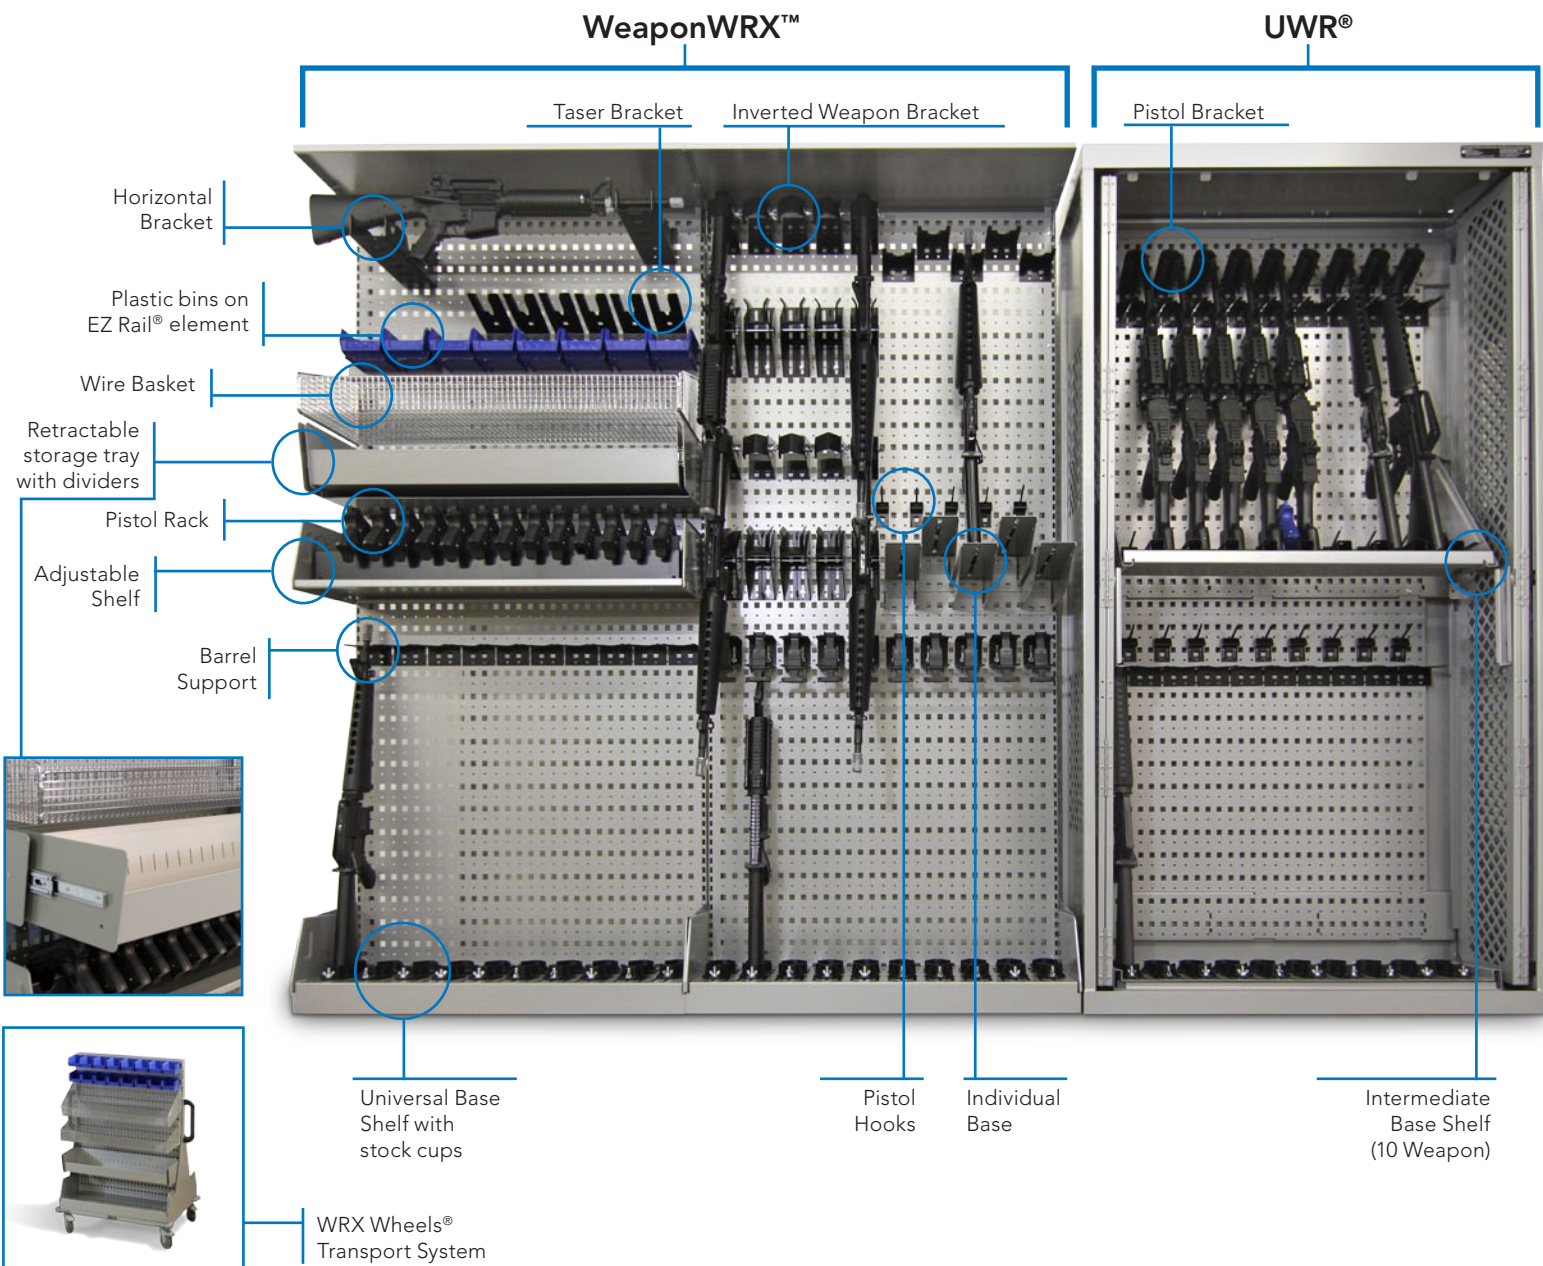

UNIVERSAL ACCESSORIES

Spacesaver Corporation
1450 Janesville Avenue
Fort Atkinson, WI 53538-2798
1-800-492-3434
www.spacesaver.com

Spacesaver Corporation is a division of KI.
KI is a registered trademark of Krueger International, Inc.
Spacesaver is a registered trademark of Spacesaver Corporation.
© 2012 KI and Spacesaver Corporation. All Rights Reserved. Litho in USA. SSC/SSC WeaponWRX_0312_Info_PS

KI
1330 Bellevue Street
P.O. Box 8100
Green Bay, WI 54302-8100
1-800-424-2432
www.ki.com