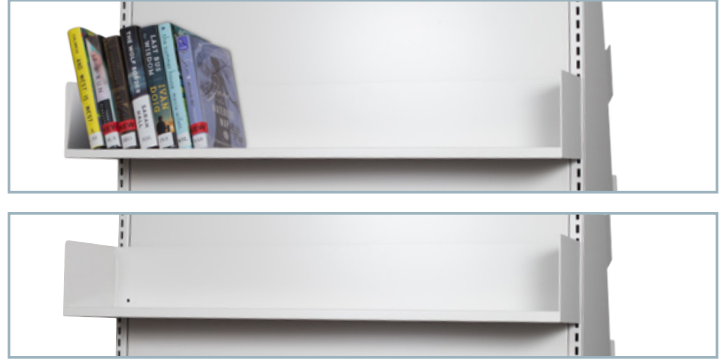

SHELVING & ACCESSORIES

(ADJUSTABLE ON 1" INCREMENTS)

FLAT SHELF WITH INTEGRAL END BRACKETS

CATALOG NO.	DEPTH	WIDTH	WEIGHT LBS.
LMDSFSEB3608	8"	36"	12.5
LMDSFSEB3908	8"	39"	13

HEIGHT	# SHELVES PER FACE	CAPACITY LBS.
44.5"	4	50
55.5"	5	
67.5"	6